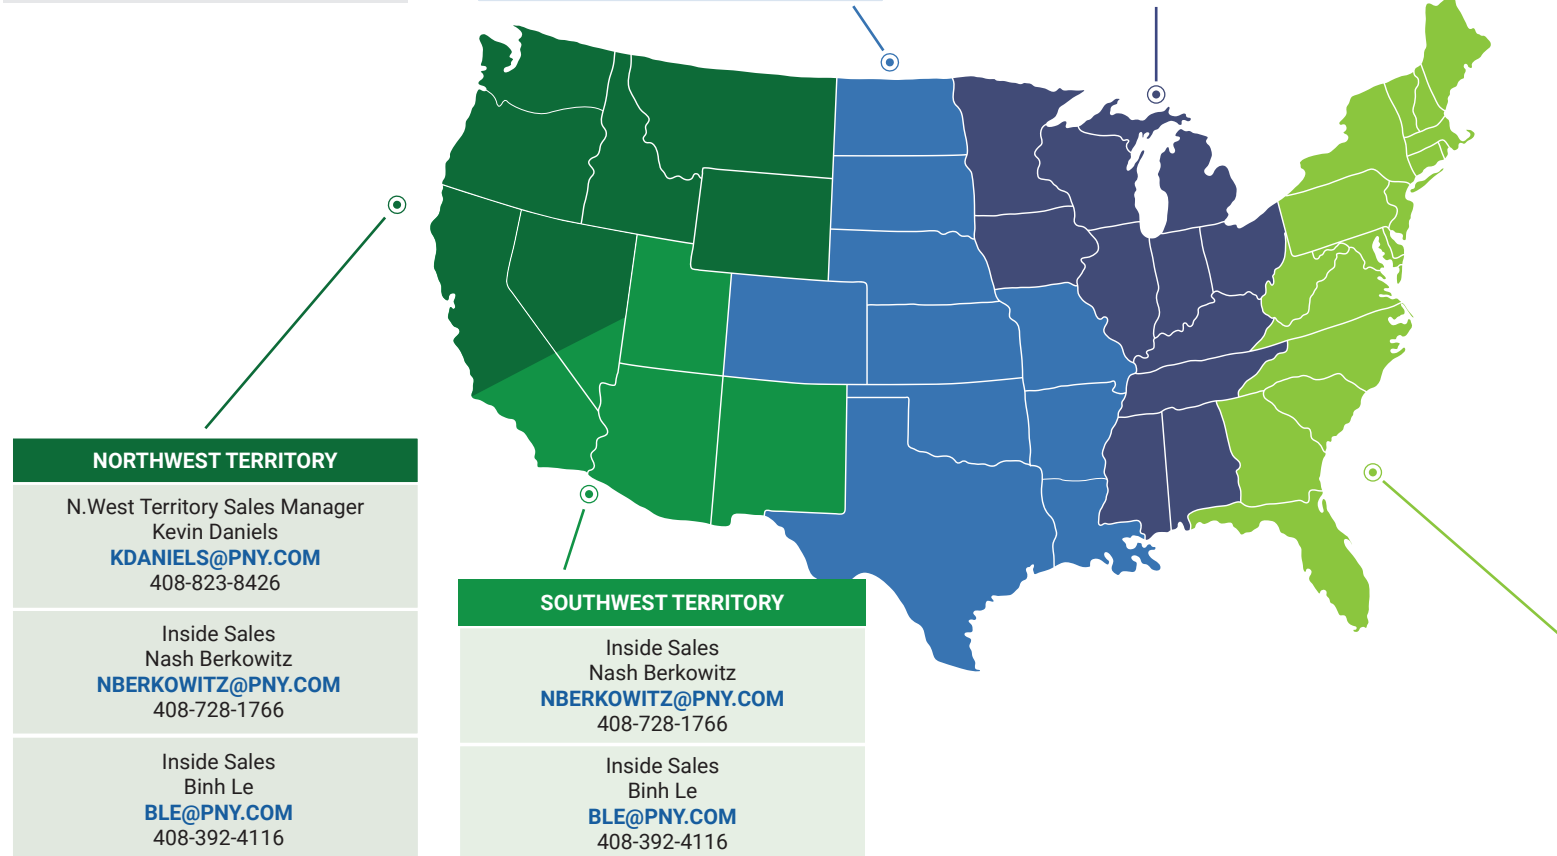

NA COMMERCIAL FIELD SALES

CANADA

Jonathan Cohen
JCOHEN@PNY.COM
973-560-5523

Inside Sales
Sid Gandhi
SGANDHI@PNY.COM
973-560-5535

CENTRAL TERRITORY

Regional Sales Manager
Matthew Sternberg
MSTERNBERG@PNY.COM
630-677-5484

Inside Sales
River Reimann
RREIMANN@PNY.COM
707-477-0078

NORTH CENTRAL TERRITORY

Regional Sales Manager
Matthew Sternberg
MSTERNBERG@PNY.COM
630-677-5484

Inside Sales
Joe Romano
JROMANO@PNY.COM
973-560-5538

FIELD SALES SUPPORT

Field Applications Engineer
Willy Ortiz
WORTIZ@PNY.COM
973-560-5347

Field Sales Engineer
Ronnie Arnold
RARNOLD@PNY.COM
973-264-7638

DMR

CDW
CDW@PNY.COM

Connection
CONNECTION@PNY.COM

Dell
DELL@PNY.COM

Insight
INSIGHT@PNY.COM

SHI
SHI@PNY.COM

Zones
ZONES@PNY.COM

EAST TERRITORY

Regional Sales Manager
Paulino Soto
PSOTO@PNY.COM
703-732-5191

Inside Sales
Richard Montaperto
RMONTAPERTO@PNY.COM
973-560-5536

Inside Sales
Raian Aru
RARU@PNY.COM
973-560-5537

FOR MORE INFORMATION :

Email GOPNY@PNY.COM

PNY Technologies, Inc. 100 Jefferson Road, Parsippany, NJ 07054 | Tel 973-515-9700 | Fax 973-560-5590 | WWW.PNY.COM/PNYPRO

Features and specifications subject to change without notice. The PNY logo is a registered trademark of PNY Technologies, Inc. All other trademarks are the property of their respective owners. © 2026 PNY Technologies, Inc. All rights reserved.

Rev: April 6, 2026 9:41 AM