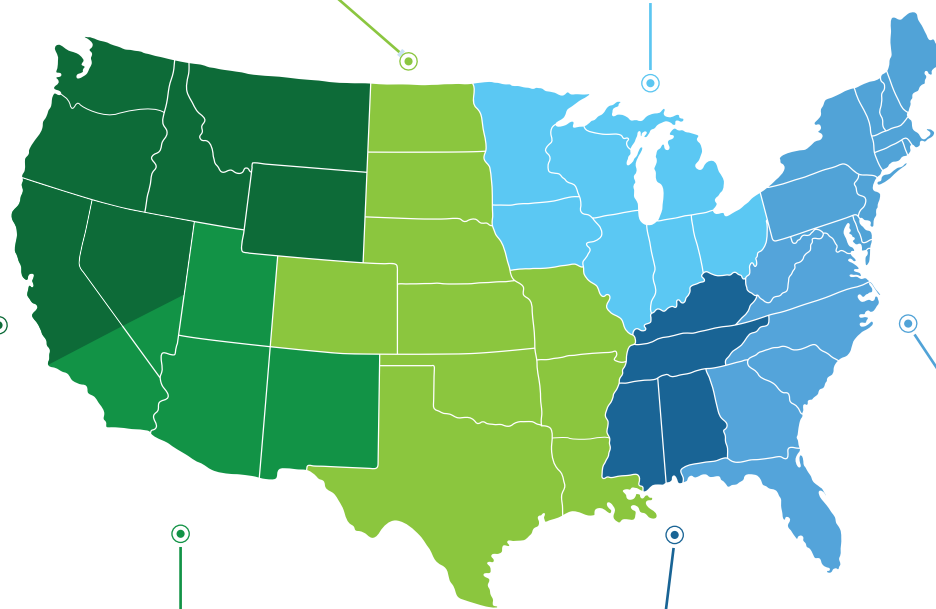

CANADA

Rein Taul
REINT@UP-MARKET.CA
416-918-7895

Mario Boisvert
(Quebec-English & French)
MARIO@UP-MARKET.CA
514-436-6683

Dell.ca, CDW.ca, Insight.ca
Tim Del Grande
TIM@UP-MARKET.CA
647-462-4211

Charles Minskoff
CMINSKOFF@PNY.COM
973-560-5443

GAMING / SYSTEM INTEGRATOR

GeForce SSD/NVMe and Memory
Wade Shelley
WSHELLEY@PNY.COM
714-887-9052

CENTRAL TERRITORY

Inside Sales
Joe Romano
JROMANO@PNY.COM
973-560-5447

NORTH CENTRAL TERRITORY

N. Central Territory Sales Manager
Edward Dugan
EDUGAN@PNY.COM
262-292-1324

Inside Sales
Joe Romano
JROMANO@PNY.COM
973-560-5447

FIELD SALES SUPPORT

Field Applications Engineer
Willy Ortiz
WORTIZ@PNY.COM
973-560-5347

Field Applications Engineer
Mahendra Borad
MBORAD@PNY.COM
408-392-4126

DMR

CDW
CDW@PNY.COM

Connection
CONNECTION@PNY.COM

Dell
DELL@PNY.COM

Insight
INSIGHT@PNY.COM

SHI
SHI@PNY.COM

Zones
ZONES@PNY.COM

NORTHWEST TERRITORY

N. West Territory Sales Manager
Kevin Daniels
KDANIELS@PNY.COM
408-392-4133

Inside Sales
Neelam Lopez
NLOPEZ@PNY.COM
408-392-4105

SOUTHWEST TERRITORY

S. West Territory Sales Manager
Matthew Sternberg
MSSTERNBERG@PNY.COM
630-677-5484

Inside Sales
Neelam Lopez
NLOPEZ@PNY.COM
408-392-4105

SOUTHEAST TERRITORY

Regional Sales Manager
Paulino Soto
PSOTO@PNY.COM
703-732-5191

Inside Sales
Joe Romano
JROMANO@PNY.COM
973-560-5447

EAST TERRITORY

Regional Sales Manager
Paulino Soto
PSOTO@PNY.COM
703-732-5191

Inside Sales
Richard Montaperto
RMONTAPERTO@PNY.COM
973-560-5536