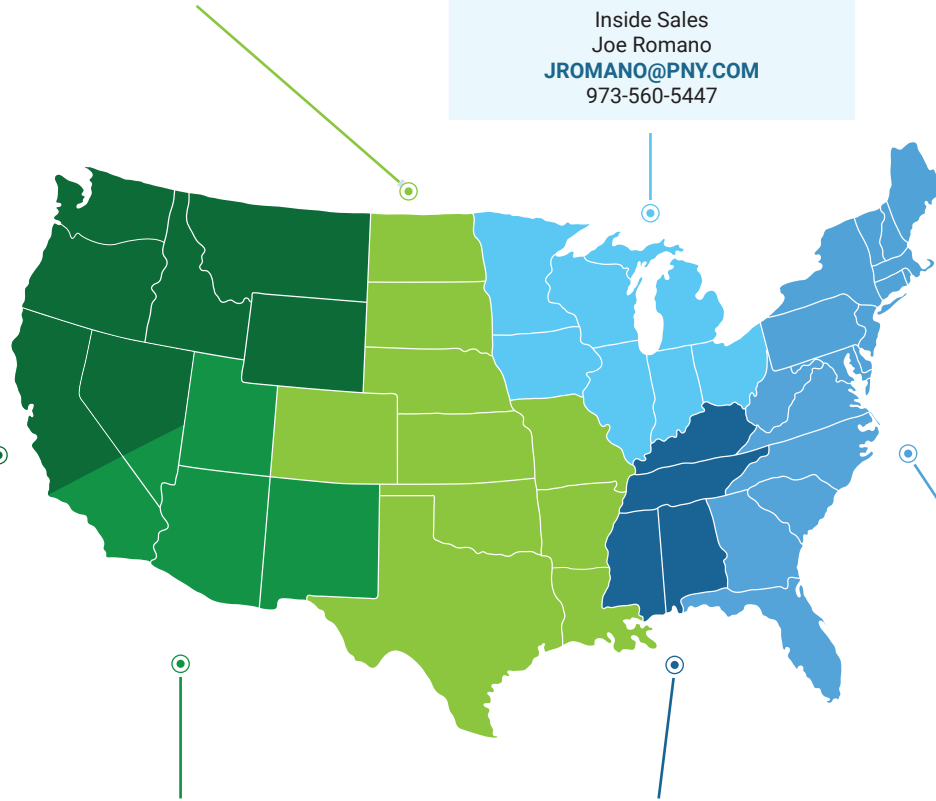

CANADA

Rein Taul
REINT@UP-MARKET.CA
416-918-7895

Mario Boisvert
(Quebec-English & French)
MARIO@UP-MARKET.CA
514-436-6683

Dell.ca, CDW.ca, Insight.ca
Tim Del Grande
TIM@UP-MARKET.CA
647-462-4211

Charles Minskoff
CMINSKOFF@PNY.COM
973-560-5443

GAMING / SYSTEM INTEGRATOR

GeForce SSD/NVMe and Memory
Wade Shelley
WSHELLEY@PNY.COM
714-887-9052

CENTRAL TERRITORY

Inside Sales
Joe Romano
JROMANO@PNY.COM
973-560-5447

NORTH CENTRAL TERRITORY

N. Central Territory Sales Manager
Edward Dugan
EDUGAN@PNY.COM
262-292-1324

Inside Sales
Joe Romano
JROMANO@PNY.COM
973-560-5447

FIELD SALES SUPPORT

Field Applications Engineer
Willy Ortiz
WORTIZ@PNY.COM
973-560-5347

Field Applications Engineer
Mahendra Borad
MBORAD@PNY.COM
408-392-4126

DMR

CDW
CDW@PNY.COM

Connection
CONNECTION@PNY.COM

Dell
DELL@PNY.COM

Insight
INSIGHT@PNY.COM

SHI
SHI@PNY.COM

Zones
ZONES@PNY.COM

NORTHWEST TERRITORY

Territory Sales Manager
Kevin Daniels
KDANIELS@PNY.COM
408-392-4133

Inside Sales
Neelam Lopez
NLOPEZ@PNY.COM
408-392-4105

SOUTHWEST TERRITORY

Inside Sales
Neelam Lopez
NLOPEZ@PNY.COM
408-392-4105

SOUTHEAST TERRITORY

Regional Sales Manager
Paulino Soto
PSOTO@PNY.COM
703-732-5191

Inside Sales
Joe Romano
JROMANO@PNY.COM
973-560-5447

EAST TERRITORY

Regional Sales Manager
Paulino Soto
PSOTO@PNY.COM
703-732-5191

Inside Sales
Richard Montaperto
RMONTAPERTO@PNY.COM
973-560-5536