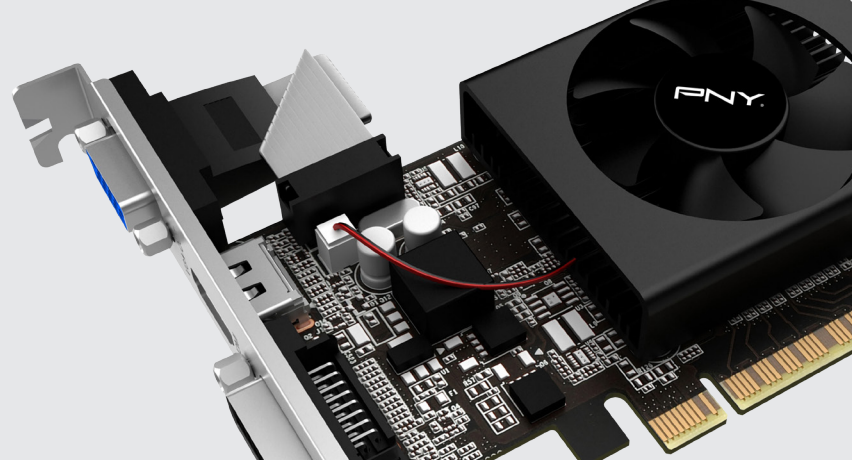

PNY

GeForce® GT 710 2GB VERTO

(Low Profile)

Make your entire PC experience faster with the new NVIDIA® GeForce® GT 710 by PNY dedicated graphics card. Now, you can enjoy up to 10x better performance than integrated graphics in all your PC multimedia applications.

Take on modern games with advanced and reliable dedicated graphics. 80% faster performance than integrated graphics means a rich and smooth gaming experience. Plus, get the power to drive up to three HD displays with a single card.

KEY FEATURES

- Single Slot and Low Profile Compact Design
- Microsoft DirectX 12 support (feature level 11_0)
- NVIDIA PhysX® technology
- NVIDIA Adaptive Vertical Sync
- NVIDIA FXAA™ technology
- NVIDIA CUDA® technology with OpenCL™ support
- OpenGL 4.5
- Support for three concurrent displays including:
 - HDMI
 - Dual-link DVI-D
 - VGA
- PCI Express 2.0 support

SPECIFICATIONS

NVIDIA GeForce® GT 710 2GB

PNY Part Number	VCGGT7102XPB
UPC Code	751492591704
Card Dimensions	4.5" × 2.713" Low Profile & Single-slot
Box Dimensions	11" × 6.25" × 2.5"
NVIDIA® CUDA Cores	192
Base Clock (MHz)	954
Boost Clock (MHz)	N/A
Memory Clock (Gbps)	1.6
Memory Amount	2GB DDR3
Memory Interface	64-bit
Memory Bandwidth (GB/sec)	12.8
TDP	19 W
Multi-Screen	3
Max Resolution	3840 × 2160 (Digital)
Aux Power Input	None
Bus Type	PCI-Express 2.0 x8
Dimension:	
Length	4.5"
Height	2.713" Low Profile
Width	Single-slot