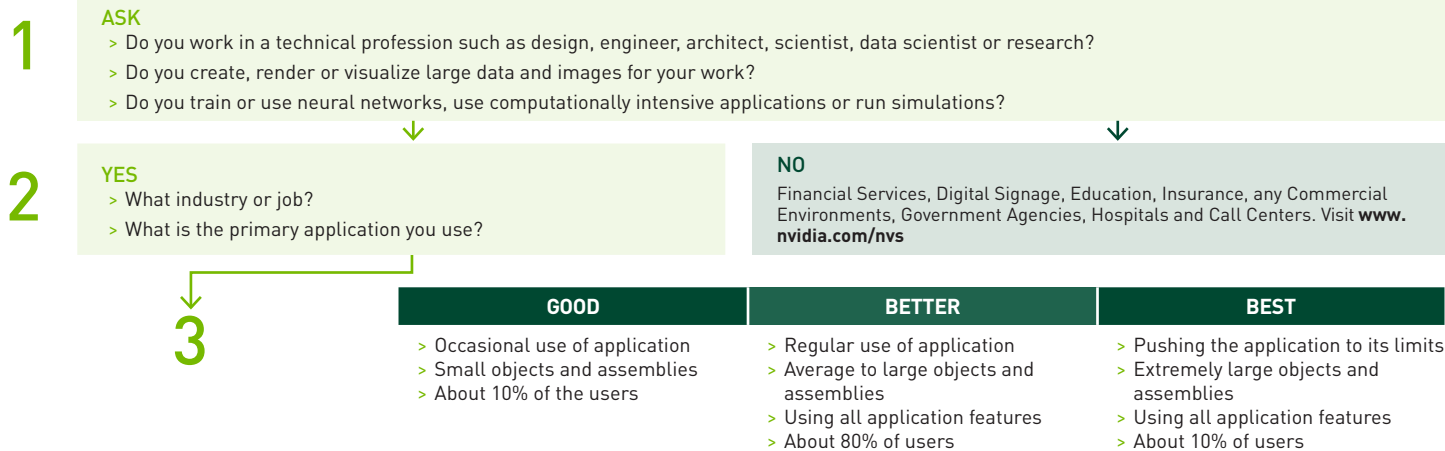

NVIDIA QUADRO
AUTHORIZED PARTNER

PNY®

nVIDIA®

THE RIGHT TOOLS FOR
PROFESSIONALS
NVIDIA WORKSTATION GPUs

NVIDIA PROFESSIONAL SOLUTION GUIDE

The best solution for customers on their use case.

The current Quadro lineup includes Maxwell, Pascal and Volta architectures. **Please request that your customer contact their software provider for the latest information on application certifications and support.**